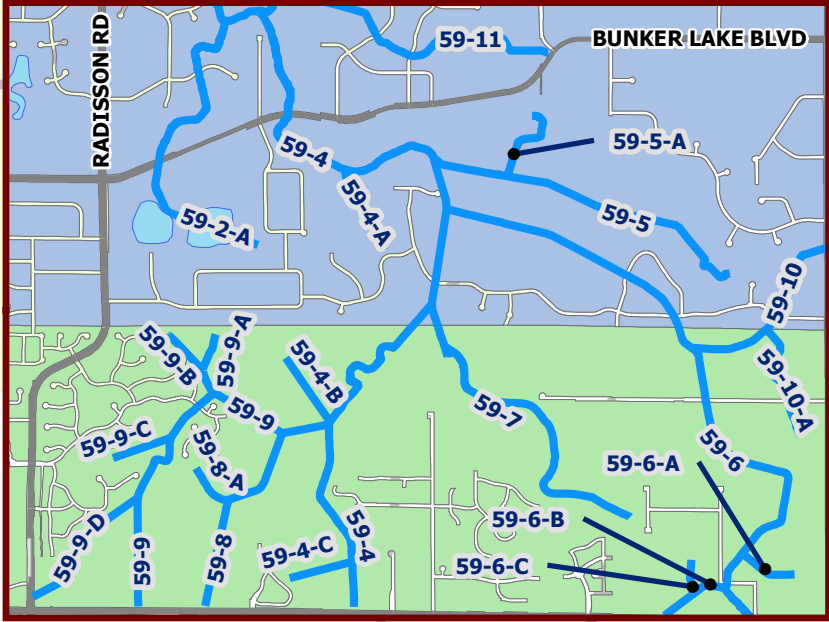

Coon Creek Watershed District Public & Private Ditches

	ANDOVER		Public Ditches
	BLAINE		Private Ditches (not maintained by CCWD; owner is responsible for maintenance)
	COLUMBUS		
	COON RAPIDS		
	FRIDLEY		
	HAM LAKE		
	SPRING LAKE PARK		

Disclaimer
THE COON CREEK WATERSHED DISTRICT
MAKES NO WARRANTY, REPRESENTATION, OR
GUARANTEE OF ANY KIND REGARDING
EITHER ANY MAPS OR OTHER INFORMATION
PROVIDED HEREIN OR THE SOURCES OF SUCH
MAPS OR OTHER INFORMATION.

THE COON CREEK WATERSHED DISTRICT
OPERATES AND MAINTAINS PUBLIC DITCHES.
OPERATION AND MAINTENANCE OF PRIVATE
DITCHES ARE THE RESPONSIBILITY OF THE OWNER.