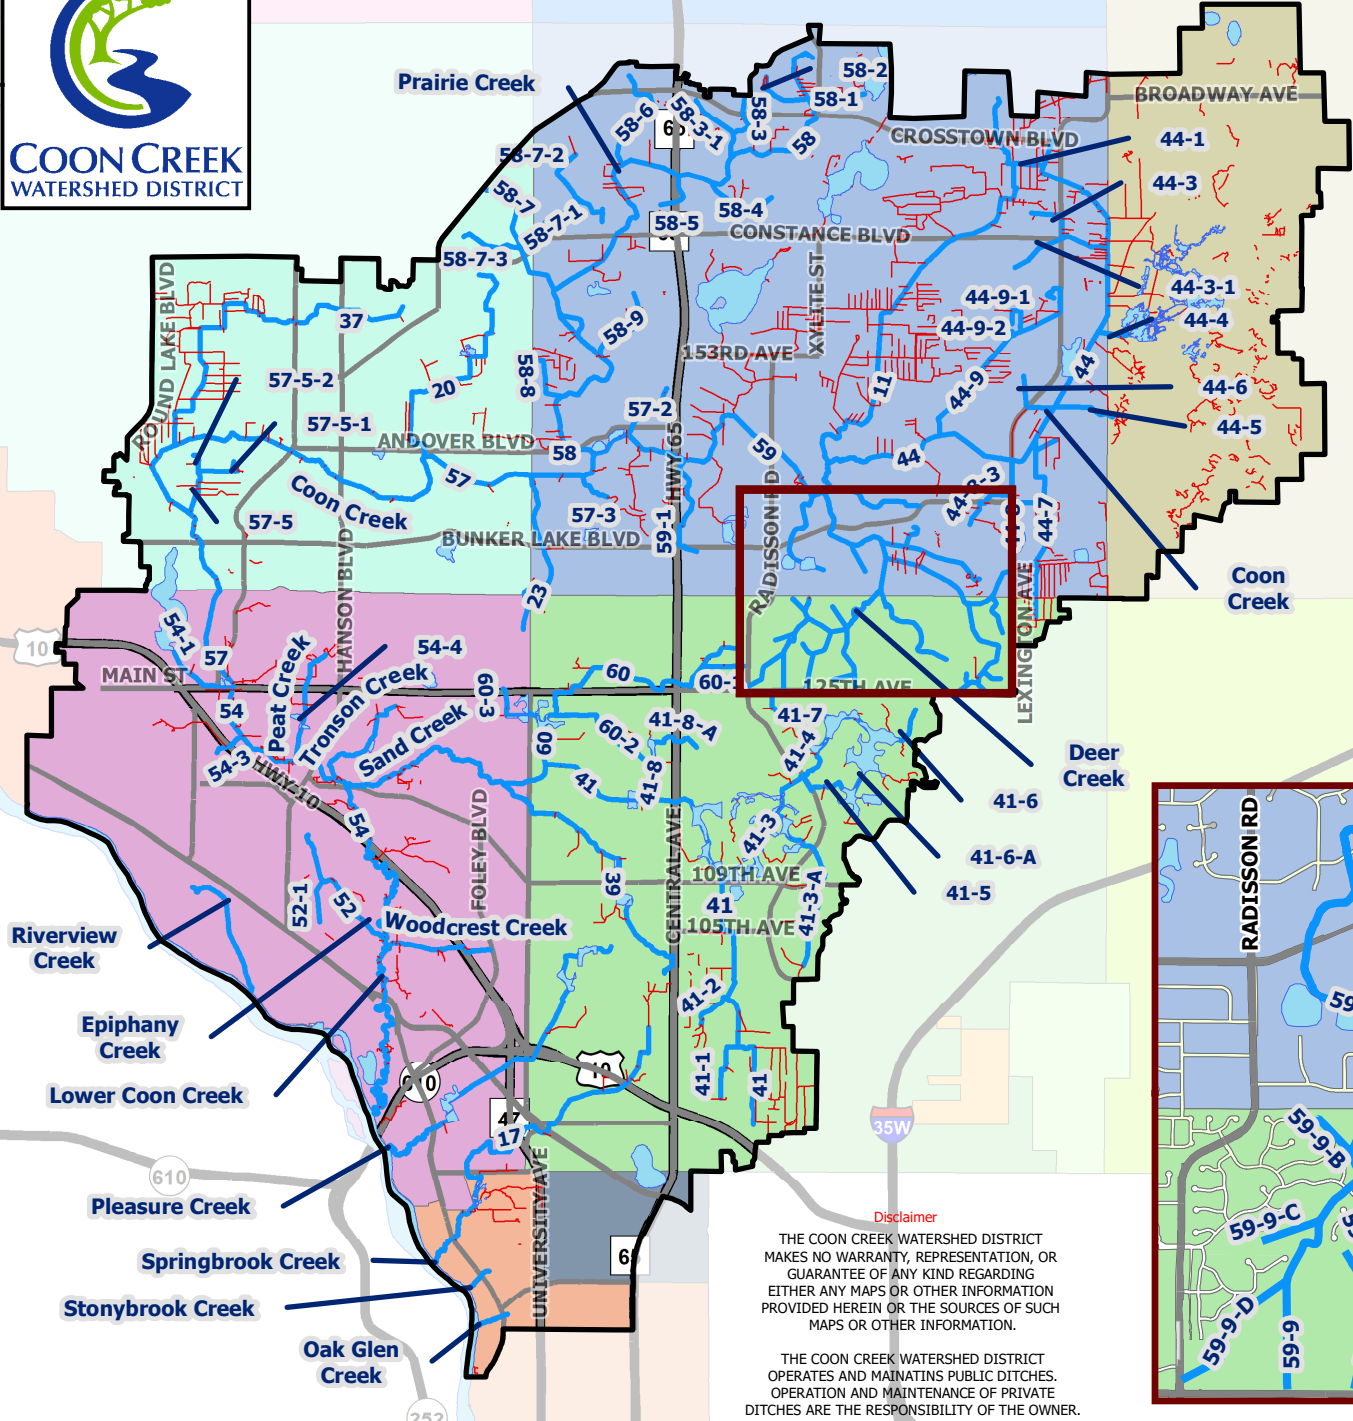

Coon Creek Watershed District Public & Private Ditches

	ANDOVER		Public Ditches
	BLAINE		Private Ditches (not maintained by CCWD; owner is responsible for maintenance)
	COLUMBUS		
	COON RAPIDS		
	FRIDLEY		
	HAM LAKE		
	SPRING LAKE PARK		

Disclaimer
THE COON CREEK WATERSHED DISTRICT
MAKES NO WARRANTY, REPRESENTATION, OR
GUARANTEE OF ANY KIND REGARDING
EITHER ANY MAPS OR OTHER INFORMATION
PROVIDED HEREIN OR THE SOURCES OF SUCH
MAPS OR OTHER INFORMATION.

THE COON CREEK WATERSHED DISTRICT
OPERATES AND MAINTAINS PUBLIC DITCHES.
OPERATION AND MAINTENANCE OF PRIVATE
DITCHES ARE THE RESPONSIBILITY OF THE OWNER.